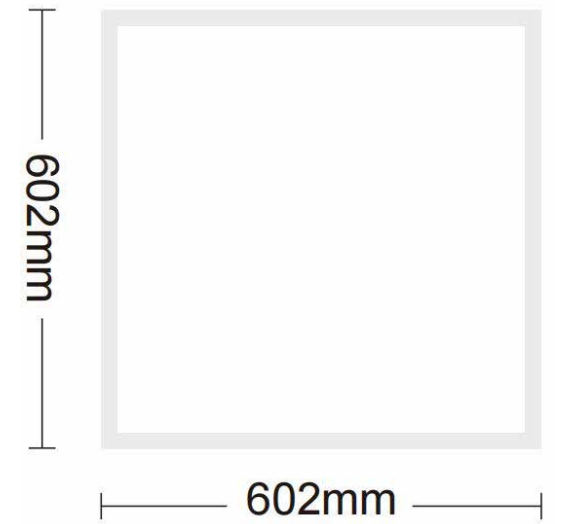

Square 600x600mm panels are an ideal retrofit for fluorescent 2ft quad grids, 600x1200mm rectangular panels can replace fluorescent 4ft quads, 1200x300mm panels can replace fluorescent 4ft twins, and the Round LED Panels come in a variety of sizes to replace CFL

Partner with

Light distribution

120D

Lamp size

View of Edge-lit & Back-lit

Model	System Power	Lumen Output	CCT	Voltage	Size	Descriptions
60x60 Panel	30W	3600lm	35K 3500K 40K 4000K	100-277VAC	602x602mm	<ul style="list-style-type: none"> • Dimming available • Aluminum frame • PMMA cover • Emergency function optional if requires • 5 year warranty
	40W	4800lm	50K 5000K 5700K 57K			

Partner with

LED PANEL LIGHT

Light distribution

120D

Lamp size

View of Edge-lit & Back-lit

Model	System Power	Lumen Output	CCT	Voltage	Size	Descriptions
120x60 Panel	30W	3600lm	35K 3500K	100-277VAC	1209x602mm	<ul style="list-style-type: none"> • Dimming available • Aluminum frame • PMMA cover • Emergency function optional if requires • 5 year warranty
	40W	4800lm	40K 4000K			
	50W	6000lm	50K 5000K			
			5700K 57K			

Partner with

LED PANEL LIGHT

Light distribution

120D

Lamp size

View of Edge-lit & Back-lit

Model	System Power	Lumen Output	CCT	Voltage	Size	Descriptions
120x30 Panel	30W	3600lm	35K 3500K 40K 4000K	100-277VAC	1209x298mm	<ul style="list-style-type: none"> • Dimming available • Aluminum frame • PMMA cover • Emergency function optional if requires • 5 year warranty
	40W	4800lm	50K 5000K 5700K 57K			