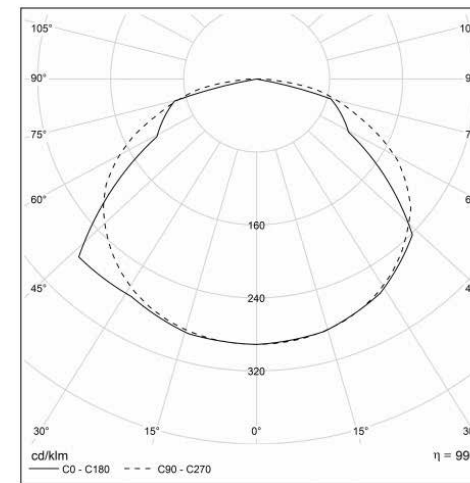

Partner with

Light distribution

120D

Lamp size

View of Edge-lit & Back-lit

Model	System Power	Lumen Output	CCT	Voltage	Size	Descriptions
60x60 Panel	30W	3600lm	35K 3500K 40K 4000K	100-277VAC	602x602mm	<ul style="list-style-type: none"> • Dimming available • Aluminum frame • PMMA cover • Emergency function optional if requires • 5 year warranty
	40W	4800lm	50K 5000K 5700K 57K			

Partner with

LED PANEL LIGHT

Light distribution

120D

Lamp size

View of Edge-lit & Back-lit

Model	System Power	Lumen Output	CCT	Voltage	Size	Descriptions
120x60 Panel	30W	3600lm	35K 3500K	100-277VAC	1209x602mm	<ul style="list-style-type: none"> • Dimming available • Aluminum frame • PMMA cover • Emergency function optional if requires • 5 year warranty
	40W	4800lm	40K 4000K			
	50W	6000lm	50K 5000K			
			5700K 57K			

Partner with

LED PANEL LIGHT

Light distribution

120D

Lamp size

View of Edge-lit & Back-lit

Model	System Power	Lumen Output	CCT	Voltage	Size	Descriptions
120x30 Panel	30W	3600lm	35K 3500K 40K 4000K	100-277VAC	1209x298mm	<ul style="list-style-type: none"> • Dimming available • Aluminum frame • PMMA cover • Emergency function optional if requires • 5 year warranty
	40W	4800lm	50K 5000K 5700K 57K			