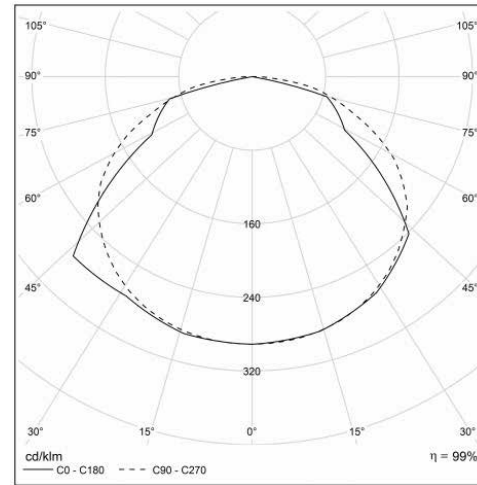

Square 600x600mm panels are an ideal retrofit for fluorescent 2ft quad grids, 600x1200mm rectangular panels can replace fluorescent 4ft quads, 1200x300mm panels can replace fluorescent 4ft twins, and the Round LED Panels come in a variety of sizes to replace CFL

Partner with

Light distribution

120D

Lamp size

View of Edge-lit & Back-lit

Model	System Power	Lumen Output	CCT	Voltage	Size	Descriptions
60x60 Panel	30W	3600lm	35K 3500K 40K 4000K	100-277VAC	602x602mm	<ul style="list-style-type: none"> • Dimming available • Aluminum frame • PMMA cover • Emergency function optional if requires • 5 year warranty
	40W	4800lm	50K 5000K 5700K 57K			

Partner with

LED PANEL LIGHT

Light distribution

120D

Lamp size

View of Edge-lit & Back-lit

Model	System Power	Lumen Output	CCT	Voltage	Size	Descriptions
120x60 Panel	30W	3600lm	35K 3500K	100-277VAC	1209x602mm	<ul style="list-style-type: none"> • Dimming available • Aluminum frame • PMMA cover • Emergency function optional if requires • 5 year warranty
	40W	4800lm	40K 4000K			
	50W	6000lm	50K 5000K			
			5700K 57K			

Partner with

LED PANEL LIGHT

Light distribution

120D

Lamp size

View of Edge-lit & Back-lit

Model	System Power	Lumen Output	CCT	Voltage	Size	Descriptions
120x30 Panel	30W	3600lm	35K 3500K 40K 4000K	100-277VAC	1209x298mm	<ul style="list-style-type: none"> • Dimming available • Aluminum frame • PMMA cover • Emergency function optional if requires • 5 year warranty
	40W	4800lm	50K 5000K 5700K 57K			