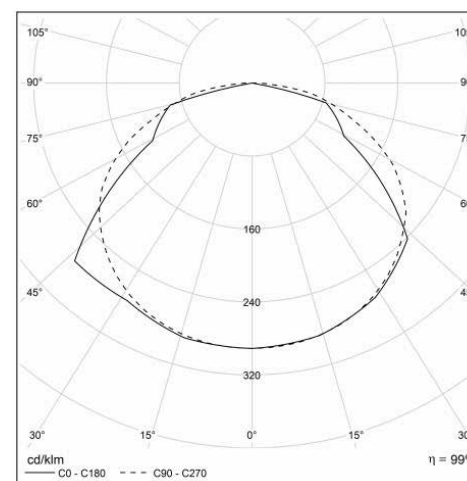

Partner with

Light distribution

120D

Lamp size

View of Edge-lit & Back-lit

Model	System Power	Lumen Output	CCT	Voltage	Size	Descriptions
60x60 Panel	30W	3600lm	35K 3500K 40K 4000K	100-277VAC	602x602mm	<ul style="list-style-type: none"> • Dimming available • Aluminum frame • PMMA cover • Emergency function optional if requires • 5 year warranty
	40W	4800lm	50K 5000K 5700K 57K			

Square 600x600mm panels are an ideal retrofit for fluorescent 2ft quad grids, 600x1200mm rectangular panels can replace fluorescent 4ft quads, 1200x300mm panels can replace fluorescent 4ft twins, and the Round LED Panels come in a variety of sizes to replace CFL

Partner with

LED PANEL LIGHT

Light distribution

120D

Lamp size

View of Edge-lit & Back-lit

Model	System Power	Lumen Output	CCT	Voltage	Size	Descriptions
120x60 Panel	30W	3600lm	35K 3500K	100-277VAC	1209x602mm	<ul style="list-style-type: none"> • Dimming available • Aluminum frame • PMMA cover • Emergency function optional if requires • 5 year warranty
	40W	4800lm	40K 4000K			
	50W	6000lm	50K 5000K			
			5700K 57K			

Partner with

LED PANEL LIGHT

Light distribution

120D

Lamp size

View of Edge-lit & Back-lit

Model	System Power	Lumen Output	CCT	Voltage	Size	Descriptions
120x30 Panel	30W	3600lm	35K 3500K 40K 4000K	100-277VAC	1209x298mm	<ul style="list-style-type: none"> • Dimming available • Aluminum frame • PMMA cover • Emergency function optional if requires • 5 year warranty
	40W	4800lm	50K 5000K 5700K 57K			